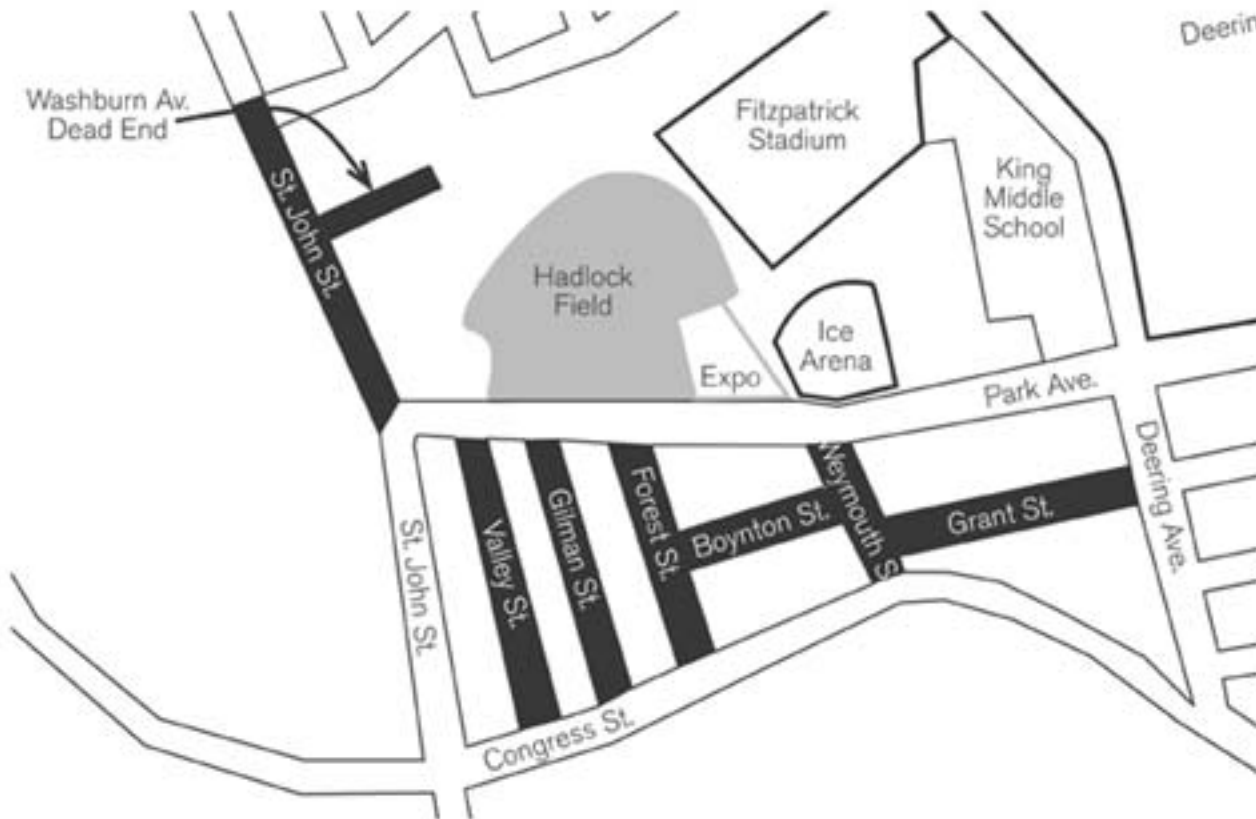

New Time Limit Parking Rules are Now in Place

(Please see map below for specific impacted areas)

Deerlin

The City of Portland has enacted new time limit parking rules for the shaded areas on the map above. From April 1 through September 30, 5-9 p.m., vehicles parked in the shaded areas above will have a one hour time limit. Please look for and comply with the new parking signs in this area to avoid being ticketed. For more information, please call the City's Parking Control Office at 874-8443. The City thanks you for your cooperation.